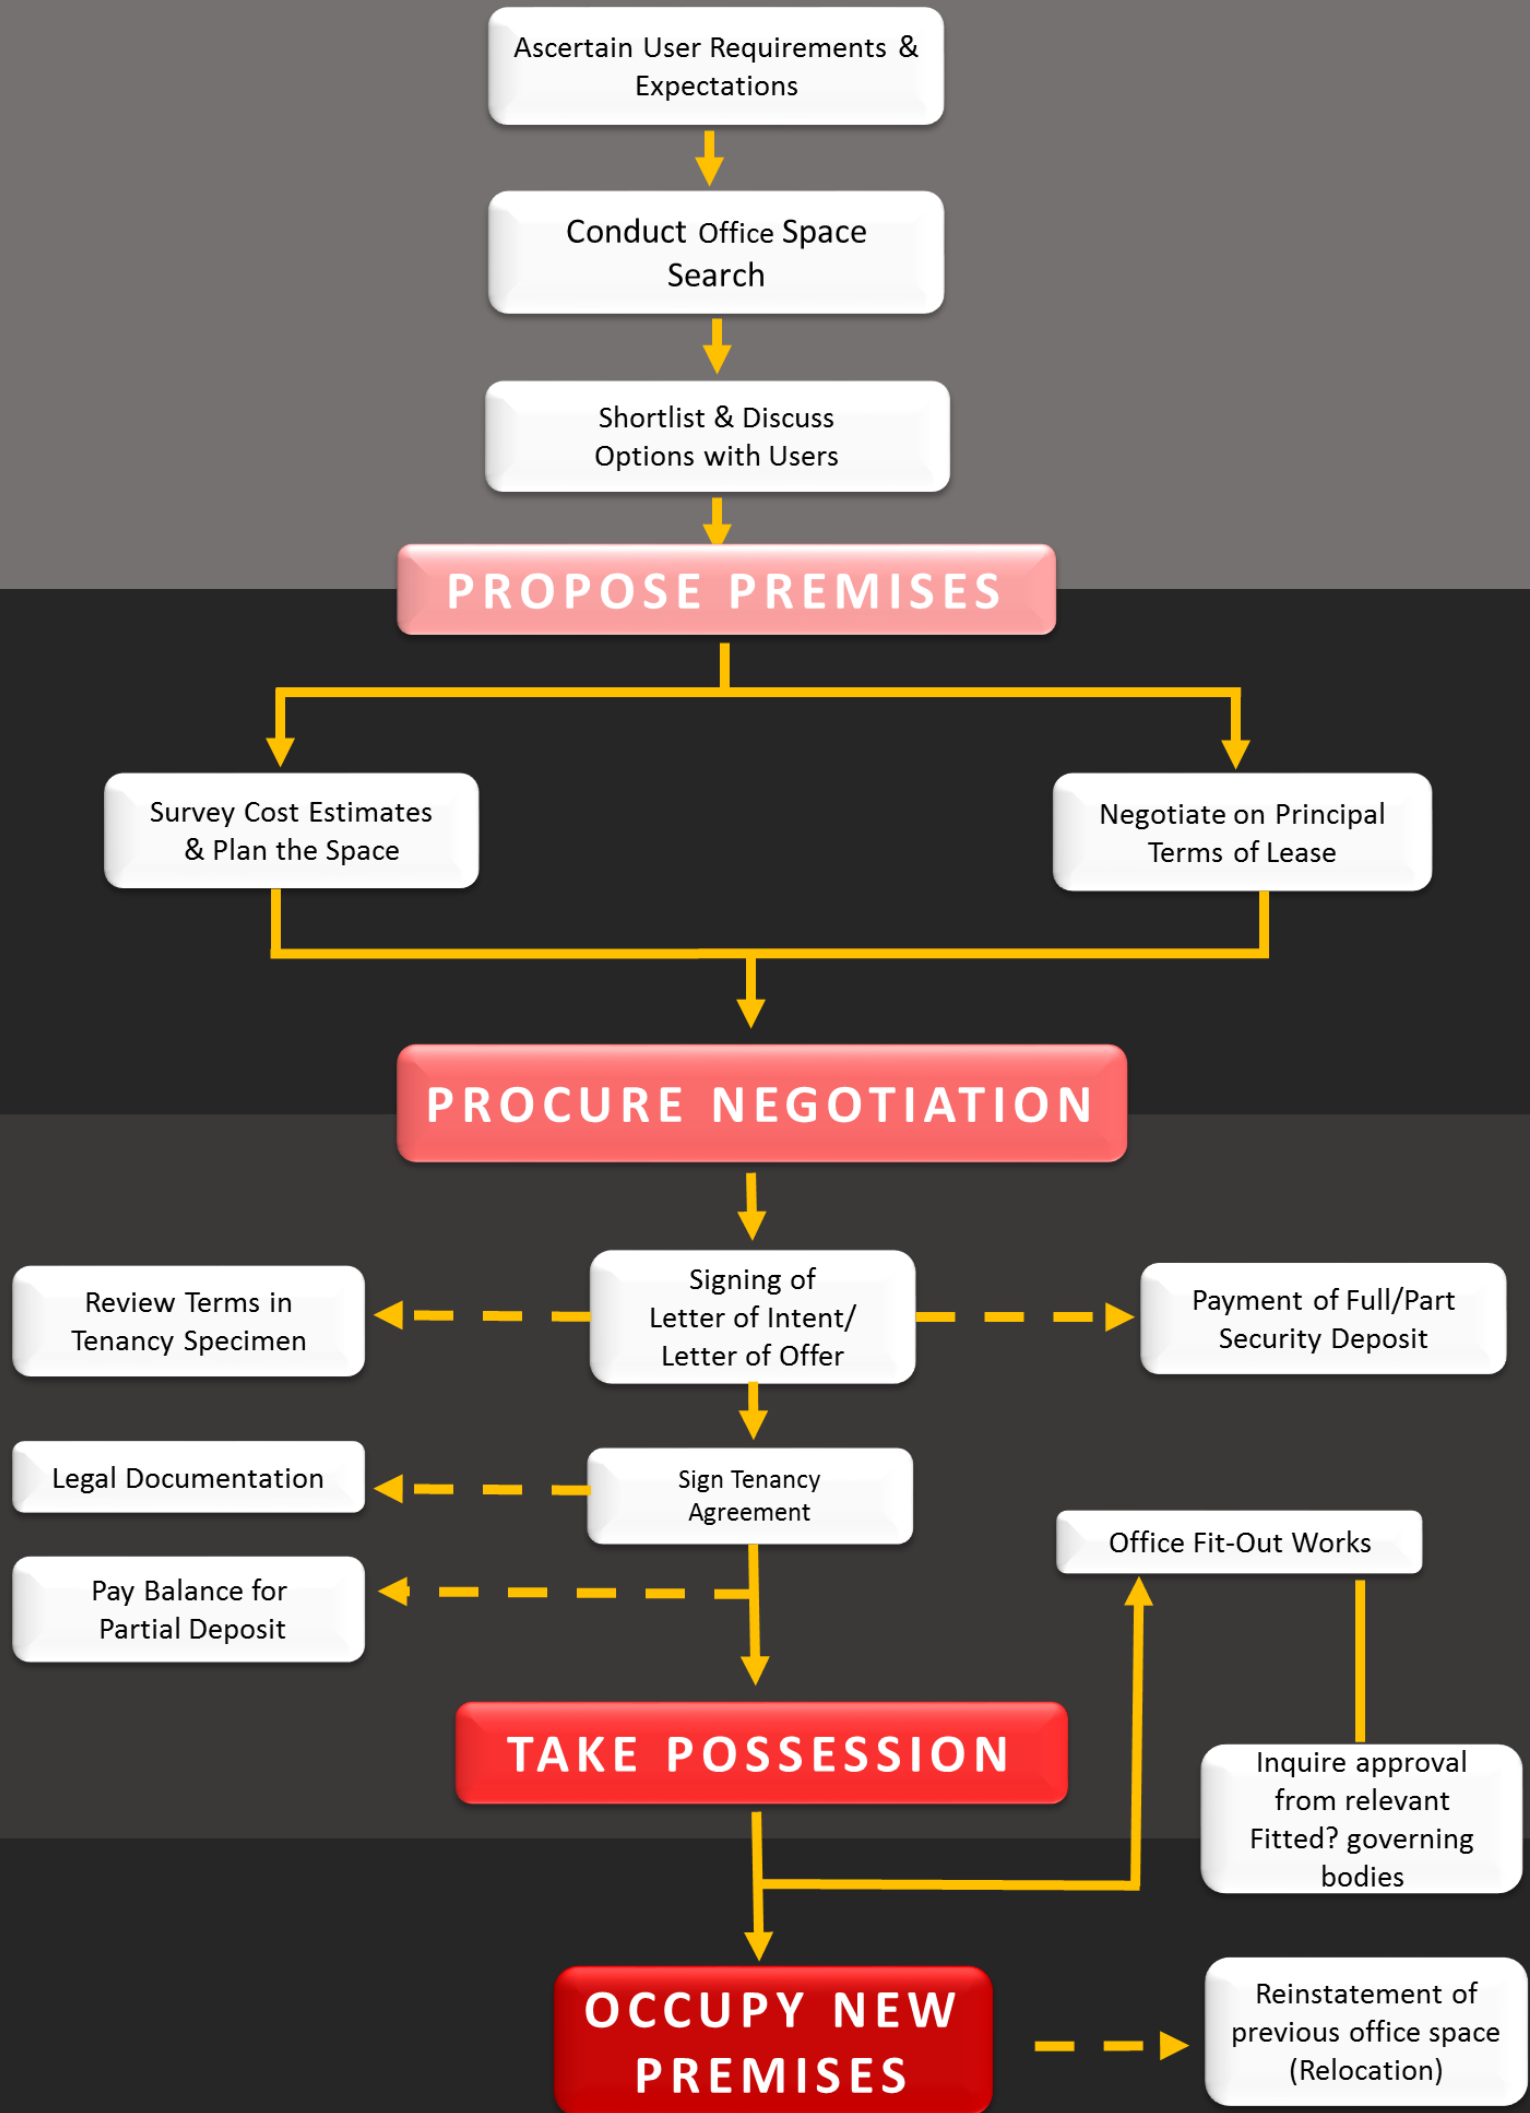

# THE OFFICE LEASING PROCESS

PROCUREMENT PROPOSITION PROJECTION

**8333 1338**  
**6100 6033**

**PropertyBank Pte Ltd**  
ask@propertybank.com.sg  
www.propertybank.com.sg